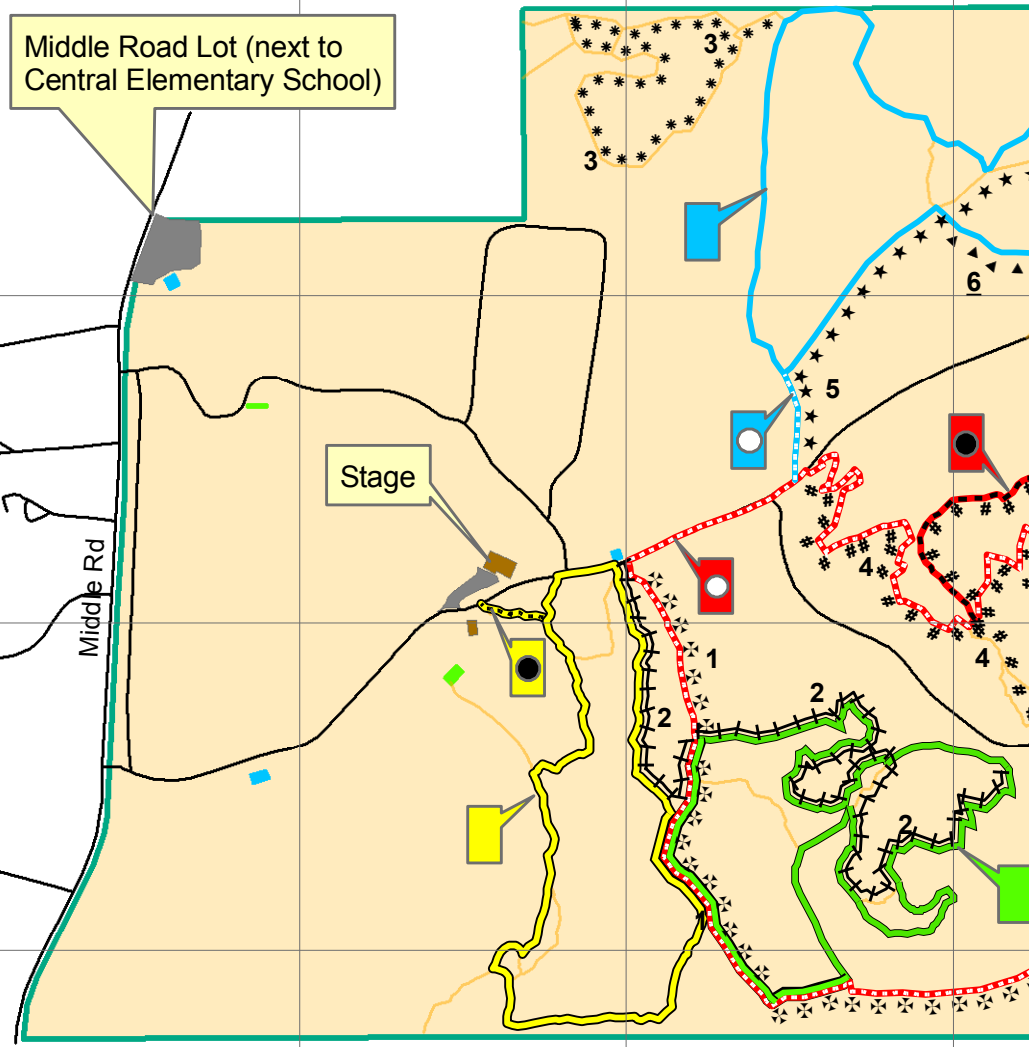

**Legend -
Named and Numbered Trails**

- ✱ ✱ ✱ ✱ 1 - Hidden Field
1.0 Miles
- +++++ 2 - Hoover Sweeper
0.6 Miles
- ***** 3 - Perfectly Good
- #### 4 - Heebie Jeebie
- ***** 5 - North Trail
0.8 Miles
- ▲▲▲▲ 6 - Sam Adams
0.8 Miles
- 7 - Maple Trail
0.3 Miles
- ⚡⚡⚡⚡ 8 - Oak Trail
0.2 Miles
- ++++ 9 - Fox Run
0.2 Miles
- ⊕⊕⊕⊕ 10 - Ridge Run
0.7 Miles
- ▲▲▲▲ 11 - Brownies Pride
0.3 Miles
- ===== 12 - Zig Zag
1.0 Miles
- 13 - Number One Trail
0.6 Miles
- ■ ■ ■ 14 - Lost at Night
0.4 Miles
- 15 - Hunters Trail
0.5 Miles
- ▼▼▼▼ 16 - Pine Trail
0.1 Miles
- 17 - Saxonburg Trail
0.3 Miles
- ▲▲▲▲▲ 18 - Preston Trail
0.6 Miles
- ✓✓✓✓ 19 - Roller Coaster
0.4 Miles
- ☆☆☆☆ 20 - Gatehouse
0.2 Miles
- ◆◆◆◆ 21 - Coaster Too
0.3 Miles

Hartwood Park Combined Map Blazed Trails & Named and Numbered Trails

1
2
3
4
5
6

WESTERN SECTION

Blaze Symbols for Hartwood Park Trail Map

Blue Loop: Blue Loop Access:

Most blazed trail loops are marked with solid rectangular blazes and are represented by a corresponding solid solid colored line on the map.
Access trails and connector trails have a dotted blaze and are represented by a solid line overlaid by dashes.

This map combines 2 different Identification systems for the same network of trails -

- 1) The system of blazed trail loops (where a loop often contains several individual trails) developed by Allegheny County and represented by corresponding colored lines on the map.
- 2) The system of individually named and numbered trails and the numbered posts that mark them at trail intersections, which was developed as an Eagle Scout project.

Legend - Blazed Trails

Mansion Area

- Rachel Carson Trail Access
- White Loop - 0.75 Miles
- Orange Loop - 1.25 Miles
- Purple Loop - 2.0 Miles
- Other Trails

Scale - 1:7,500

1 inch = 625 feet