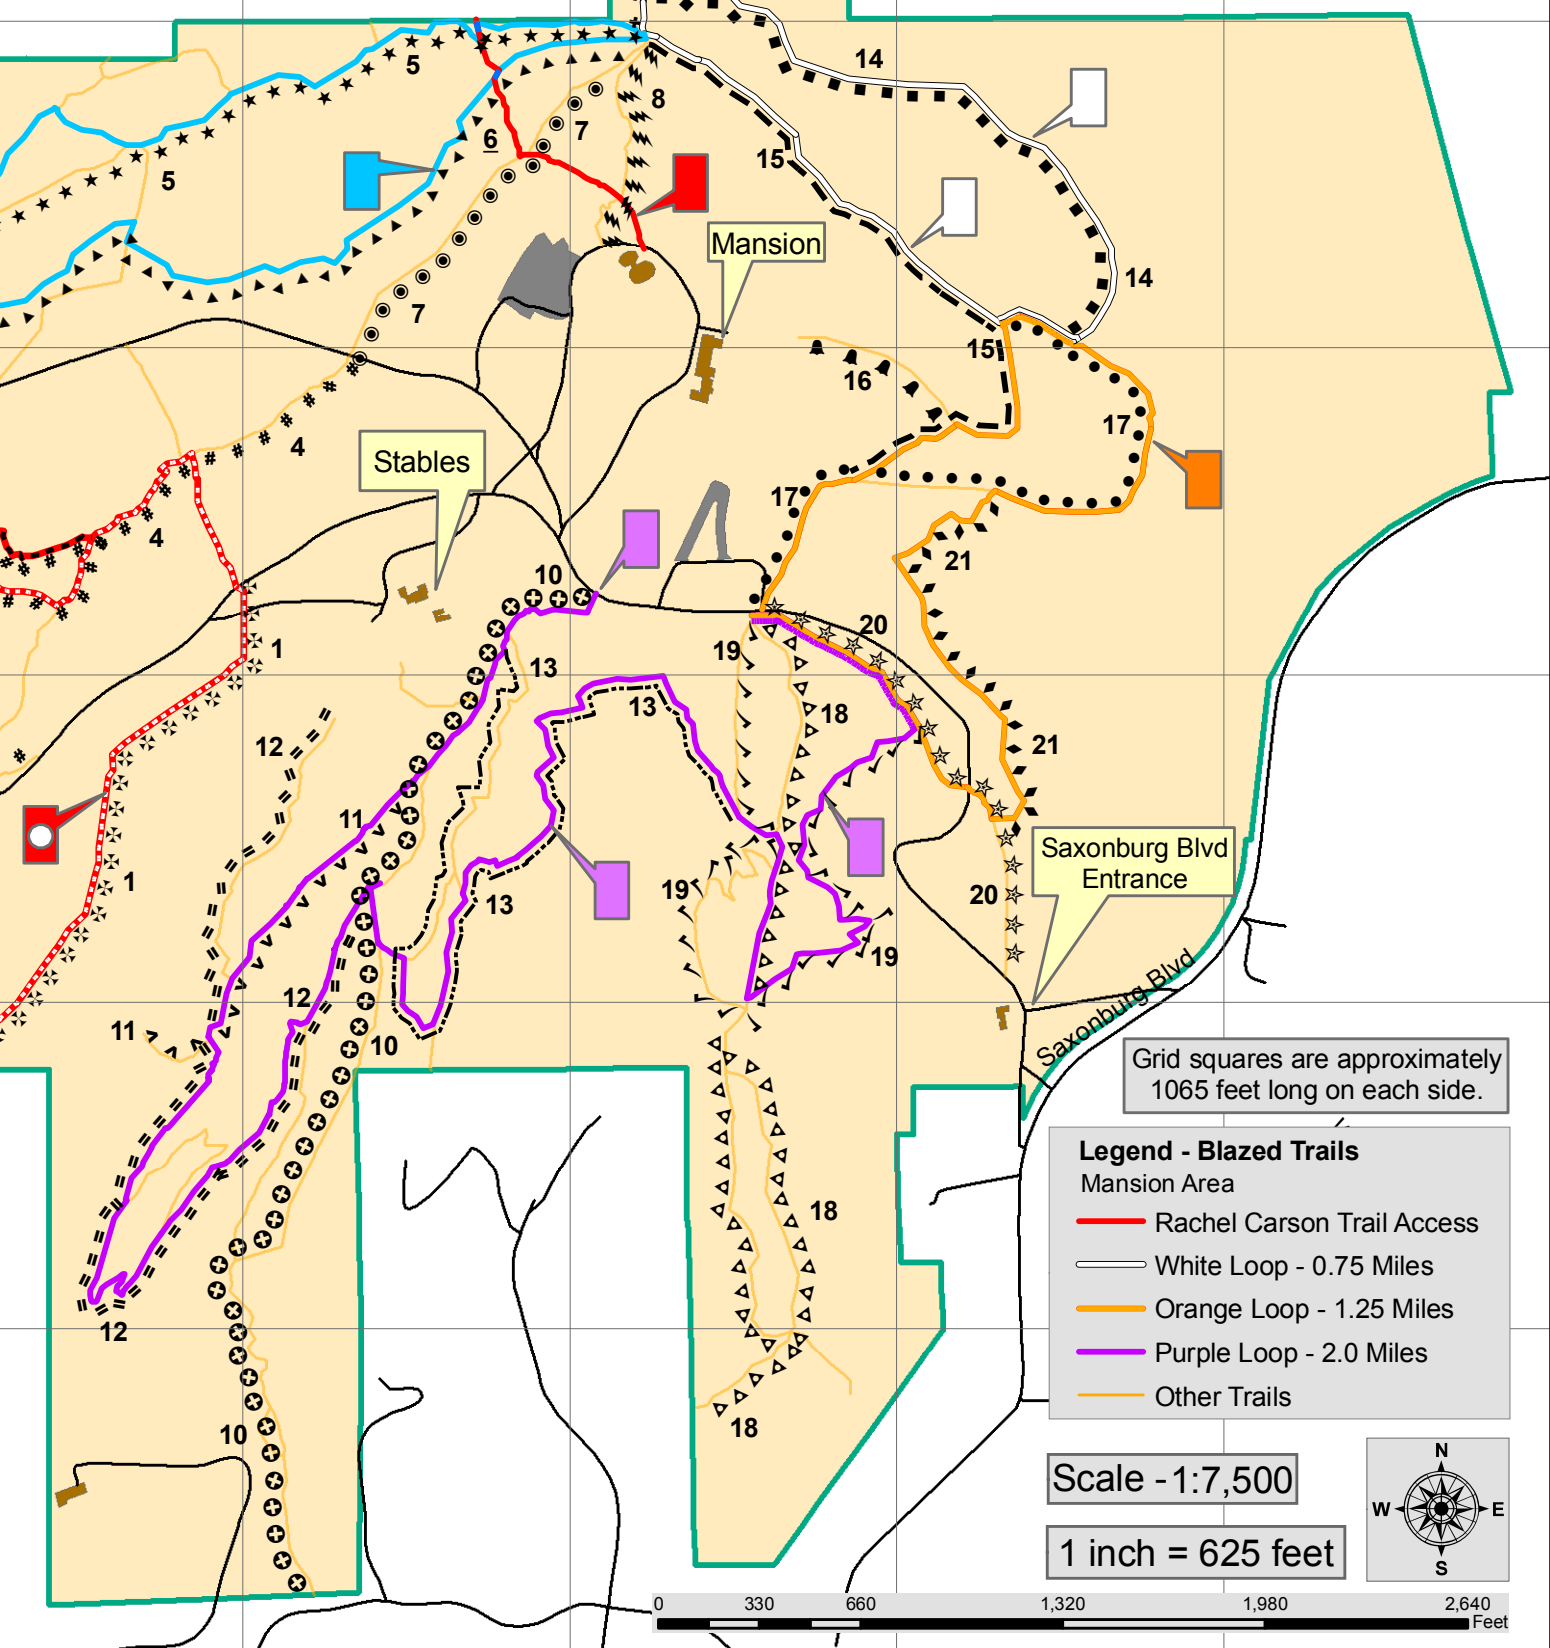

EASTERN SECTION

Grid squares are approximately 1065 feet long on each side.

Legend - Blazed Trails

Mansion Area

- Rachel Carson Trail Access
- White Loop - 0.75 Miles
- Orange Loop - 1.25 Miles
- Purple Loop - 2.0 Miles
- Other Trails

Scale - 1:7,500

1 inch = 625 feet