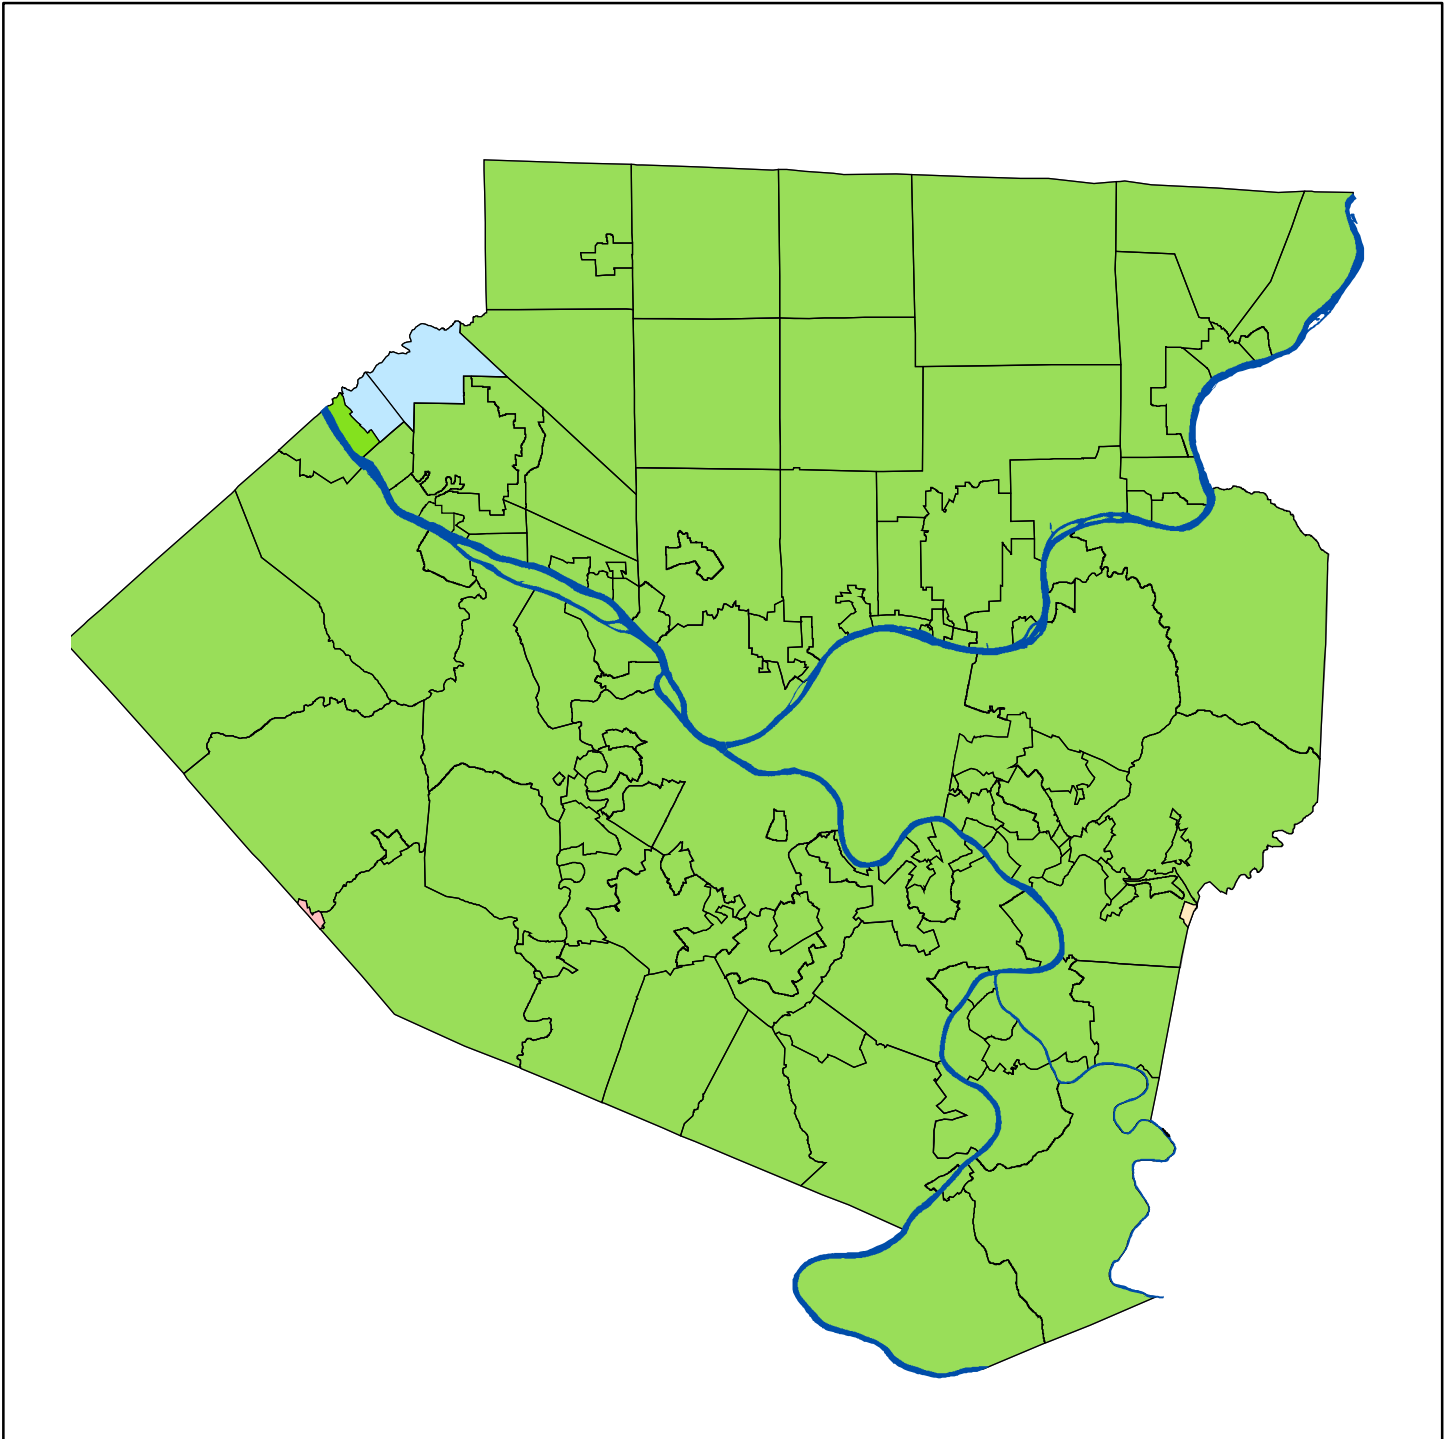

Allegheny County 9-1-1 Public Safety Answering Centers

As of January 29, 2009

Population served 1,271,961 (based on 2000 census)